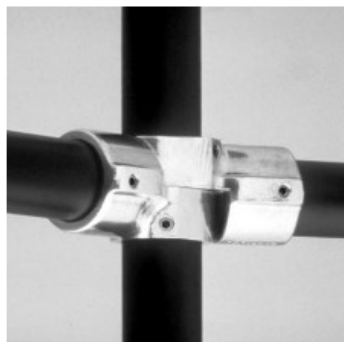

07530 Nu-Rail Adj. Swivel Aluminum Magnesium 1-1/4" IPS (1.72" ID)

#30C Nu-Rail Adjustable Swivel