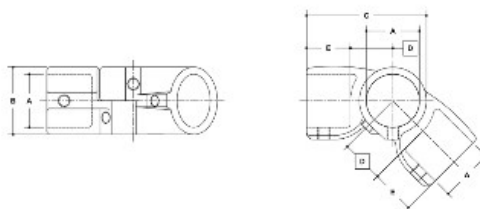

07530 Nu-Rail Adj. Swivel Aluminum Magnesium 1-1/4" IPS (1.72" ID)

#30C Nu-Rail Adjustable Swivel