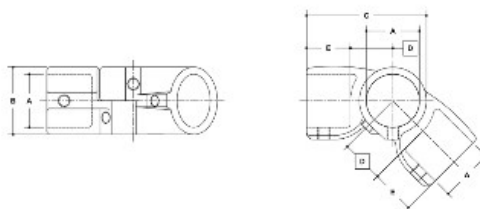

08530 Nu-Rail Adj. Swivel Aluminum Magnesium 1-1/2" IPS (1.94" ID)

#30C Nu-Rail Adjustable Swivel

SCALE: 1/2"=1"

PIPE SIZE	DIMENSIONS (Inches)						PIPE SIZE	DIMENSIONS (mm)							
	A	B	C	D	E	F		G	A	B	C	D	E	F	G
3"	2.42	2.81	4.97	1.75	1.75		3"	61	73	126	41	41			
1 1/2"	1.82	2.41	4.38	1.35	1.63		1 1/2"	46	62	111	28	41			
1 1/4"	1.66	2.12	3.98	1.28	1.49		1 1/4"	42	54	101	26	37			
1"	1.57	1.75	3.71	1.32	1.25		1"	39	44	94	27	32			
3/4"	1.54	1.83	3.58	1.28	1.14		3/4"	39	46	91	27	29			

[Click here for chart](#)

BUYRAILINGS
ARCHITECTURAL & INDUSTRIAL RAILINGS

2" IPS
2.31" O.D.
Schubert 40 2.267" I.D. 0.154" Wall
Schubert 40 1.897" I.D. 0.218" Wall

1 1/2" IPS
1.82" O.D.
Schubert 40 1.817" I.D. 0.147" Wall
Schubert 40 1.447" I.D. 0.222" Wall

1 1/4" IPS
1.66" O.D.
Schubert 40 1.387" I.D. 0.147" Wall
Schubert 40 1.277" I.D. 0.191" Wall

1" IPS
1.57" O.D.
Schubert 40 1.307" I.D. 0.137" Wall
Schubert 40 1.087" I.D. 0.119" Wall

3/4" IPS
1.54" O.D.
Schubert 40 1.247" I.D. 0.137" Wall
Schubert 40 1.147" I.D. 0.154" Wall