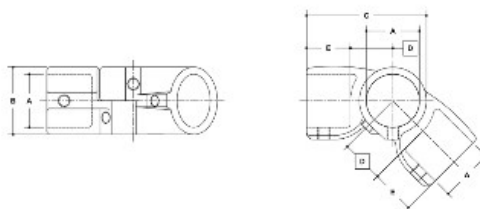

06530 Nu-Rail Adj. Swivel Aluminum Magnesium 1" IPS (1.38" ID)

#30C Nu-Rail Adjustable Swivel