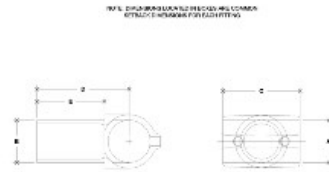

07520 Nu-Rail Swivel Aluminum Magnesium 1-1/4" IPS (1.72" ID)

#30B Nu-Rail Swivel

PIPE SIZE	DIMENSIONS (inches)						F	E	D	C	B	A
	A	B	C	D	E	F						
1/2"	20	134	232	2.7	124							
3/4"	20	134	232	2.7	124							
1"	20	134	232	2.7	124							
1 1/4"	20	134	232	2.7	124							
1 1/2"	20	134	232	2.7	124							

This is the swivel component of item 30 Nu-Rail Adj. Cross.

Use together with item 30A Nu-Rail Modified Cross