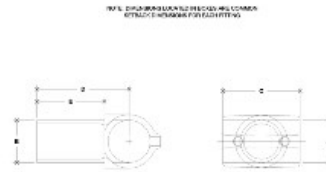

08520 Nu-Rail Swivel Aluminum Magnesium 1-1/2" IPS (1.94" ID)

#30B Nu-Rail Swivel

This is the swivel component of item 30 Nu-Rail Adj. Cross.

Use together with item 30A Nu-Rail Modified Cross