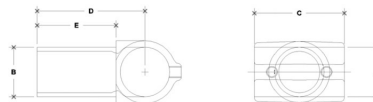

06520 Nu-Rail Swivel Aluminum Magnesium 1" IPS (1.38" ID)

#30B Nu-Rail Swivel

SCALE: HALF

PIPE SIZE	ENGLISH UNITS (Inches)							PIPE SIZE	METRIC UNITS (mm)						
	A	B	C	D	E	F	G		A	B	C	D	E	F	G
1"	1.91	2.39	4.00	4.13	3.25			49	61	102	105	83			
1 1/2"	1.82	1.90	3.50	4.13	3.00			46	48	89	105	76			
2"	1.68	1.64	3.00	3.89	2.69			43	42	89	99	68			
3"	1.34	1.32	3.50	3.52	2.69			34	33	89	89	68			
3 1/2"	1.07	1.05	2.50	3.88	2.19			27	26	64	99	56			

This is the swivel component of item 30 Nu-Rail Adj. Cross.

Use together with item 30A Nu-Rail Modified Cross