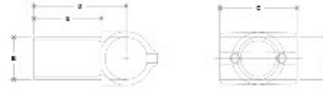

05520 Nu-Rail Swivel Aluminum Magnesium 3/4" IPS (1.09" ID)

#30B Nu-Rail Swivel

This is the swivel component of item 30 Nu-Rail Adj. Cross.

Use together with item 30A Nu-Rail Modified Cross