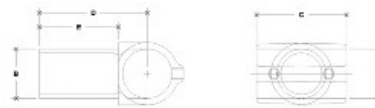

BuyRailings 71 Commerce Drive Brookfield, CT 06804 T 877-810-4116 F +1-203-930-3620 www.buyrailings.com

05520 Nu-Rail Swivel Aluminum Magnesium 3/4" IPS (1.09" ID)

#30B Nu-Rail Swivel

SCALE: 1/4"=1"

This is the swivel component of item 30 Nu-Rail Adj. Cross.

Use together with item 30A Nu-Rail Modified Cross