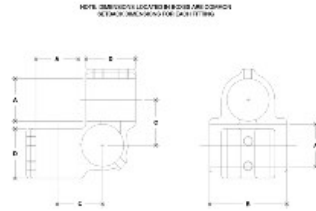

07740 Rackmaster Aluminum Magnesium 1-1/4" IPS (1.72" ID)

#102 Rackmaster

[Click here for chart](#)

BUYRAILINGS
EQUIPMENT AND RAILINGS SOLUTIONS

2 1/2" IPS
Schedule 40 2.375" O.D., 0.188" Wall
Schedule 80 2.375" O.D., 0.218" Wall

1 1/2" IPS
Schedule 40 1.915" O.D., 0.148" Wall
Schedule 80 1.915" O.D., 0.207" Wall

1 1/4" IPS
Schedule 40 1.880" O.D., 0.147" Wall
Schedule 80 1.880" O.D., 0.181" Wall

1" IPS
Schedule 40 1.315" O.D., 0.134" Wall
Schedule 80 1.315" O.D., 0.174" Wall

3/4" IPS
Schedule 40 1.315" O.D., 0.134" Wall
Schedule 80 1.315" O.D., 0.174" Wall

1/2" IPS
Schedule 40 1.315" O.D., 0.134" Wall
Schedule 80 1.315" O.D., 0.174" Wall