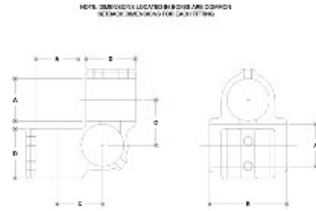

08740 Rackmaster Aluminum Magnesium 1-1/2" IPS (1.94" ID)

#102 Rackmaster

[Click here for chart](#)

BUYRAILINGS
EQUIPMENT AND RAILINGS SOLUTIONS

2 1/2" IPS
Schedule 40 2.375" O.D., 0.188" Wall
Schedule 80 2.375" O.D., 0.218" Wall

2" IPS
Schedule 40 2.000" O.D., 0.188" Wall
Schedule 80 2.000" O.D., 0.218" Wall

1 1/2" IPS
Schedule 40 1.940" O.D., 0.188" Wall
Schedule 80 1.940" O.D., 0.218" Wall

1" IPS
Schedule 40 1.315" O.D., 0.188" Wall
Schedule 80 1.315" O.D., 0.218" Wall

3/4" IPS
Schedule 40 1.315" O.D., 0.188" Wall
Schedule 80 1.315" O.D., 0.218" Wall

1/2" IPS
Schedule 40 1.315" O.D., 0.188" Wall
Schedule 80 1.315" O.D., 0.218" Wall