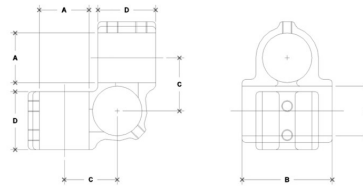

BuyRailings 71 Commerce Drive Brookfield, CT 06804 T 877-810-4116 F +1-203-930-3620 www.buyrailings.com

06740 Rackmaster Aluminum Magnesium 1" IPS (1.38" ID)

#102 Rackmaster

SCALE: HALF

PIPE SIZE	ENGLISH UNITS (inches)							PIPE SIZE	METRIC UNITS (mm)						
	A	B	C	D	E	F	G		A	B	C	D	E	F	G
1/2"	1.91	4.00	2.00	1.95				49	102	51	49				
3/4"	1.93	3.50	2.03	2.20				49	89	52	57				
1"	1.98	3.00	1.78	2.20				49	76	45	57				
1 1/4"	1.24	3.00	1.44	1.60				24	76	37	42				

[Click here for chart](#)

BUYRAILINGS
ARCHITECTURAL & INDUSTRIAL RAILINGS

2" IPS
Schedule 40: 2.067" O.D., 2.134" Wall
Schedule 80: 1.927" O.D., 2.217" Wall

1 1/2" IPS
Schedule 40: 1.812" O.D., 2.147" Wall
Schedule 80: 1.682" O.D., 2.267" Wall

1 1/4" IPS
Schedule 40: 1.587" O.D., 2.147" Wall
Schedule 80: 1.457" O.D., 2.147" Wall

1" IPS
Schedule 40: 1.312" O.D., 2.117" Wall
Schedule 80: 1.182" O.D., 2.117" Wall

3/4" IPS
Schedule 40: 1.087" O.D., 2.117" Wall
Schedule 80: 0.957" O.D., 2.117" Wall