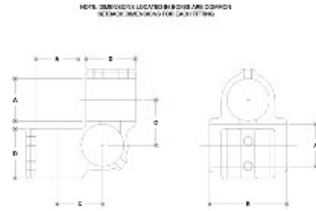

06740 Rackmaster Aluminum Magnesium 1" IPS (1.38" ID)

#102 Rackmaster

[Click here for chart](#)

BUYRAILINGS
EQUIPMENT AND RAILINGS SOLUTIONS

2" IPS
Schedule 40 2.375" O.D., 0.148" Wall
Schedule 80 1.875" I.D., 0.218" Wall

1.5" IPS
Schedule 40 1.915" O.D., 0.148" Wall
Schedule 80 1.415" I.D., 0.257" Wall

1" IPS
Schedule 40 1.315" O.D., 0.148" Wall
Schedule 80 0.815" I.D., 0.218" Wall

0.75" IPS
Schedule 40 0.915" O.D., 0.148" Wall
Schedule 80 0.415" I.D., 0.218" Wall

0.5" IPS
Schedule 40 0.515" O.D., 0.148" Wall
Schedule 80 0.015" I.D., 0.148" Wall