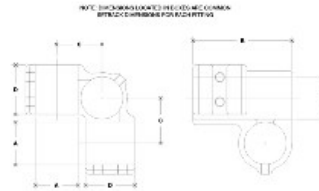

08730 Rackmaster Aluminum Magnesium 1-1/2" IPS (1.94" ID)

#100 Rackmaster

[Click here for chart](#)

BUYRAILINGS
ARCHITECTURAL AND INDUSTRIAL RAILINGS

2" IPS
2.375" Outer O.D.
Schedule 40 2.375" I.D., 0.148" Wall
Schedule 80 1.937" I.D., 0.218" Wall

1 1/2" IPS
1.937" Outer O.D.
Schedule 40 1.937" I.D., 0.148" Wall
Schedule 80 1.500" I.D., 0.257" Wall

1" IPS
1.315" Outer O.D.
Schedule 40 1.315" I.D., 0.148" Wall
Schedule 80 0.875" I.D., 0.178" Wall

3/4" IPS
0.937" Outer O.D.
Schedule 40 0.937" I.D., 0.148" Wall
Schedule 80 0.500" I.D., 0.154" Wall