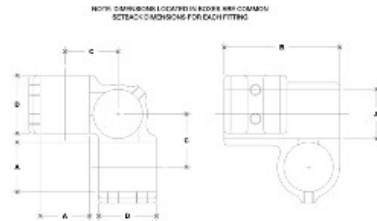

BuyRailings 71 Commerce Drive Brookfield, CT 06804 T 877-810-4116 F +1-203-930-3620 www.buyrailings.com

08730 Rackmaster Aluminum Magnesium 1-1/2" IPS (1.94" ID)

#100 Rackmaster