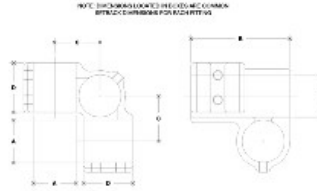

06730 Rackmaster Aluminum Magnesium 1" IPS (1.38" ID)

#100 Rackmaster