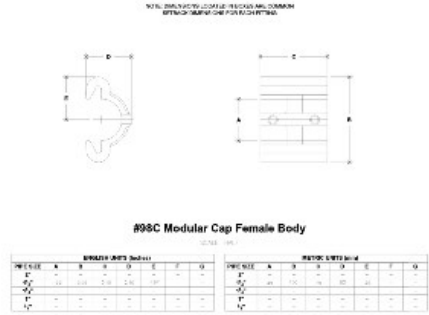

18180 Modular Cap Female Aluminum Magnesium 1-1/2" IPS (1.94" ID)

Click here for chart