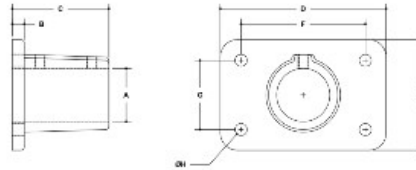

BuyRailings 71 Commerce Drive Brookfield, CT 06804 T 877-810-4116 F +1-203-930-3620 www.buyrailings.com

29220 Heavy-Duty Base Flange (4-Hole) Aluminum Magnesium 2" IPS (2.41" ID)

#48 Heavy-Duty Base Flange (4-Hole)