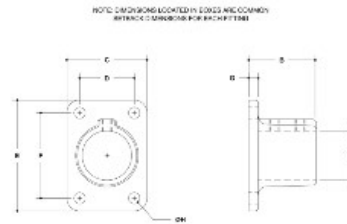

BuyRailings 71 Commerce Drive Brookfield, CT 06804 T 877-810-4116 F +1-203-930-3620 www.buyrailings.com

28170 Rectangular Base Flange Aluminum Magnesium 1-1/2" IPS (1.94" ID)

#47 Rectangular Base Flange