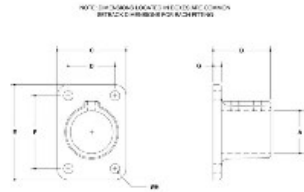

26160 Rectangular Base Flange Aluminum Magnesium 1" IPS (1.38" ID)

#47 Rectangular Base Flange