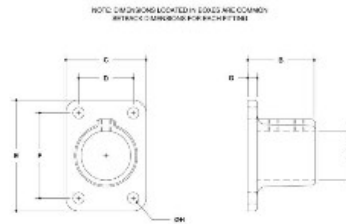

BuyRailings 71 Commerce Drive Brookfield, CT 06804 T 877-810-4116 F +1-203-930-3620 www.buyrailings.com

26160 Rectangular Base Flange Aluminum Magnesium 1" IPS (1.38" ID)

#47 Rectangular Base Flange