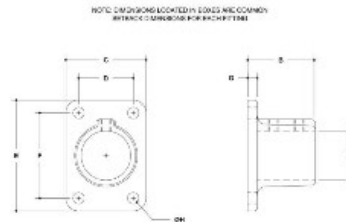

BuyRailings 71 Commerce Drive Brookfield, CT 06804 T 877-810-4116 F +1-203-930-3620 www.buyrailings.com

25160 Rectangular Base Flange Aluminum Magnesium 3/4" IPS (1.09" ID)

#47 Rectangular Base Flange

[Click here for chart](#)