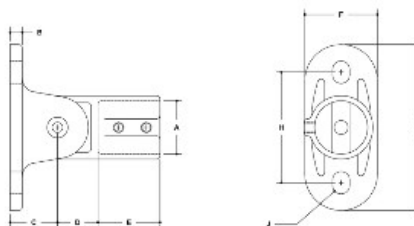

27150 Adj. Flange Aluminum Magnesium 1-1/4" IPS (1.72" ID)

#46ADJ Adjustable Flange
SCALE: 1/4"=1"

[Click here for chart](#)