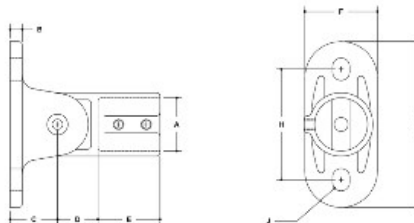

28150 Adj. Flange Aluminum Magnesium 1-1/2" IPS (1.94" ID)

#46ADJ Adjustable Flange

SCALE: 1/4"=1"

[Click here for chart](#)