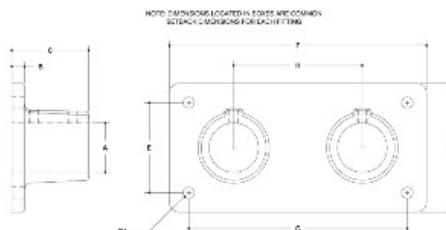

28670 Dual Barrel Flange Aluminum Magnesium 1-1/2" IPS (1.94" ID)

#45D Dual Barrel Flange