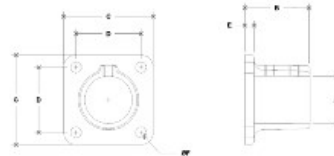

BuyRailings 71 Commerce Drive Brookfield, CT 06804 T 877-810-4116 F +1-203-930-3620 www.buyrailings.com

27130 Square Floor Flange Aluminum Magnesium 1-1/4" IPS (1.72" ID)

#45 Square Base Flange