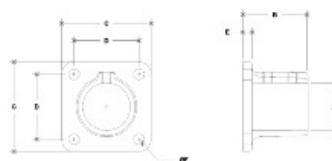

28130 Square Floor Flange Aluminum Magnesium 1-1/2" IPS (1.94" ID)

#45 Square Base Flange
SOLID 14L7

[Click here for chart](#)