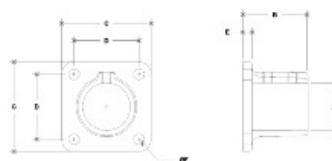

26120 Square Floor Flange Aluminum Magnesium 1" IPS (1.38" ID)

#45 Square Base Flange