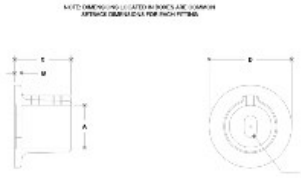

25100 Round Wall Flange Aluminum Magnesium 3/4" IPS (1.09" ID)

#43 Round Wall Flange

Click here for chart