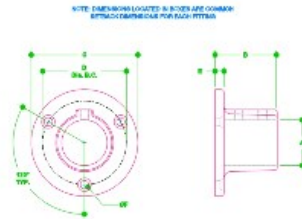

26080 Round Base Flange Aluminum Magnesium 1" IPS (1.38" ID)

#42 Round Base Flange

COND. NUT

[Click here for chart](#)

BUYRAILINGS
EQUIPMENT AND ACCESSORIES

2 1/2" IPS
2 1/2" Sch 40 O.D.
Schedule 40 2 1/2" I.D., 0.188" Wall
Schedule 40 1 3/4" I.D., 0.218" Wall

2" IPS
2" Sch 40 O.D.
Schedule 40 2" I.D., 0.188" Wall
Schedule 40 1 1/2" I.D., 0.257" Wall

1 1/2" IPS
1 1/2" Sch 40 O.D.
Schedule 40 1 1/2" I.D., 0.188" Wall
Schedule 40 1" I.D., 0.218" Wall

1" IPS
1" Sch 40 O.D.
Schedule 40 1" I.D., 0.188" Wall
Schedule 40 3/4" I.D., 0.218" Wall

3/4" IPS
3/4" Sch 40 O.D.
Schedule 40 3/4" I.D., 0.188" Wall
Schedule 40 1/2" I.D., 0.218" Wall