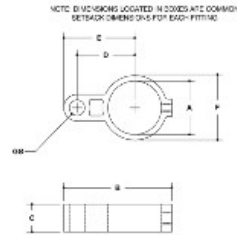

BuyRailings 71 Commerce Drive Brookfield, CT 06804 T 877-810-4116 F +1-203-930-3620 www.buyrailings.com

07690 Gate Hinge Female Extrusion Aluminum Magnesium 1-1/4" IPS (1.72" ID)

#781 Extruded Gate Hinge Female Body

SCALE: HALF

| ENGLISH UNITS (INCHES) | | | | | | | | METRIC UNITS (MM) | | | | | | | |
|------------------------|-------|-------|-------|-------|-------|-------|------|-------------------|------|------|------|------|------|--|--|
| IPS# | IPS# | IPS# | IPS# | IPS# | IPS# | IPS# | IPS# | IPS# | IPS# | IPS# | IPS# | IPS# | IPS# | | |
| 1 1/4" | 1.875 | 2.312 | 1.360 | 2.000 | 0.531 | 2.250 | 2.0 | 152 | 44 | 25 | 25 | 53 | 46 | | |
| 1 1/2" | 1.875 | 2.312 | 1.360 | 2.000 | 0.531 | 2.250 | 2.0 | 152 | 44 | 25 | 25 | 53 | 46 | | |