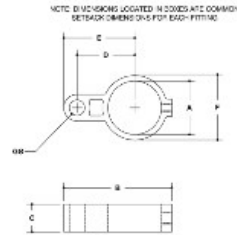

BuyRailings 71 Commerce Drive Brookfield, CT 06804 T 877-810-4116 F +1-203-930-3620 www.buyrailings.com

08690 Gate Hinge Female Extrusion Aluminum Magnesium 1-1/2" IPS (1.94" ID)

#781 Extruded Gate Hinge Female Body