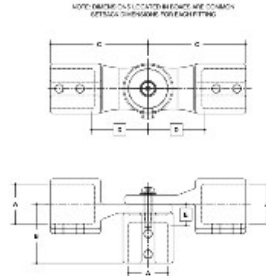

07570 Adj. Side Outlet Elbow Aluminum Magnesium 1-1/4" IPS (1.72" ID)

#29 Adjustable Side Outlet Elbow

[Click here for chart](#)

BUYRAILINGS
EQUIPMENT FOR PROTECTING RAILINGS

2" IPS
Schedule 40 2.375" O.D. 0.188" Wall
Schedule 40 1.875" I.D. 0.218" Wall

1 1/2" IPS
Schedule 40 1.625" O.D. 0.188" Wall
Schedule 40 1.125" I.D. 0.252" Wall

1" IPS
Schedule 40 1.312" O.D. 0.188" Wall
Schedule 40 0.812" I.D. 0.218" Wall

3/4" IPS
Schedule 40 0.937" O.D. 0.188" Wall
Schedule 40 0.437" I.D. 0.154" Wall