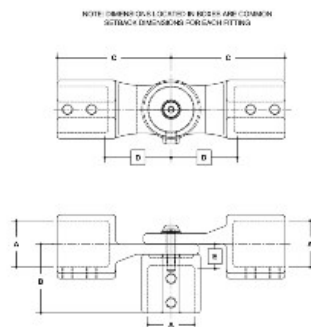

07570 29-7 Adj. Side Outlet Elbow Aluminum Magnesium 1-1/4" IPS (1.72" ID)

#29 Adjustable Side Outlet Elbow

PIPE SIZE	DIMENSIONS (Inches)							SCALE: 1"=1'-0"	DIMENSIONS (mm)						
	A	B	C	D	E	F	G		A	B	C	D	E	F	G
1 1/4"	1.84	2.30	1.13	2.10	0.80			47	58	28	53	20			

[Click here for chart](#)

BUY RAILINGS
ARCHITECTURAL AND INDUSTRIAL RAILINGS

2" IPS
2.315" Outside O.D.
Schedule 40 2.307" I.D. 0.154" Wall
Schedule 80 1.929" I.D. 0.218" Wall

1.5" IPS
1.915" Outside O.D.
Schedule 40 1.871" I.D. 0.142" Wall
Schedule 80 1.551" I.D. 0.202" Wall

1.125" IPS
1.545" Outside O.D.
Schedule 40 1.387" I.D. 0.147" Wall
Schedule 80 1.279" I.D. 0.191" Wall

1" IPS
1.315" Outside O.D.
Schedule 40 1.261" I.D. 0.132" Wall
Schedule 80 0.987" I.D. 0.119" Wall

3/4" IPS
1.060" Outside O.D.
Schedule 40 0.934" I.D. 0.113" Wall
Schedule 80 0.742" I.D. 0.154" Wall