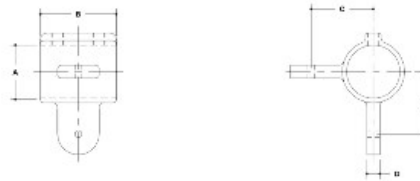

07450 Double Adj. Side Outlet Elbow or Tee Male Body Aluminum Magnesium 1-1/4" IPS (1.72" ID)

#27M Double Adjustable Side Outlet Elbow or Tee Male Body