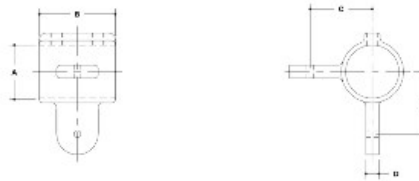

08450 Double Adj. Side Outlet Elbow or Tee Male Body Aluminum Magnesium 1-1/2" IPS (1.94" ID)

#27M Double Adjustable Side Outlet Elbow or Tee Male Body