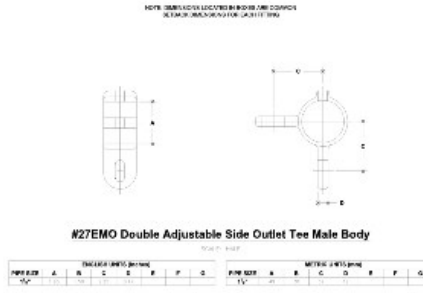

08480 Double Adj. Side Outlet Tee Male Aluminum Magnesium 1-1/2" IPS (1.94" ID)

[Click here for chart](#)

BUYRAILINGS
EQUIPMENT AND ACCESSORIES

2 1/2" IPS
Schedule 40 2.375" O.D., 0.148" Wall
Schedule 80 1.937" I.D., 0.218" Wall

1 1/2" IPS
Schedule 40 1.625" O.D., 0.148" Wall
Schedule 80 1.187" I.D., 0.257" Wall

1 1/2" IPS
Schedule 40 1.625" O.D., 0.148" Wall
Schedule 80 1.187" I.D., 0.181" Wall

1" IPS
Schedule 40 1.315" O.D., 0.133" Wall
Schedule 80 0.877" I.D., 0.174" Wall

3/4" IPS
Schedule 40 0.900" O.D., 0.133" Wall
Schedule 80 0.462" I.D., 0.154" Wall

1 1/2" IPS
Schedule 40 1.625" O.D., 0.148" Wall
Schedule 80 1.187" I.D., 0.181" Wall