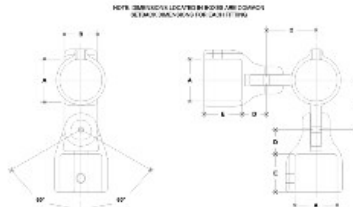

08460 Double Adj. Side Outlet Tee-E Aluminum Magnesium 1-1/2" IPS (1.94" ID)

#27E Double Adjustable Side Outlet Tee-E

SCALE: 1/4" = 1"

INCHES (IPS) DIMENSIONS					METERS (MKS) DIMENSIONS						
PIPE SIZE	A	B	C	F	G	PIPE SIZE	A	B	C	F	G
1 1/2"						1 1/2"					

[Click here for chart](#)

BUYRAILINGS
EQUIPMENT AND ACCESSORIES

2 1/2" IPS
2 1/2" 80mm O.D.
Schedule 40 2.380" I.D., 0.140" Wall
Schedule 80 1.937" I.D., 0.218" Wall

1 1/2" IPS
1 1/2" 60mm O.D.
Schedule 40 1.610" I.D., 0.140" Wall
Schedule 80 1.537" I.D., 0.257" Wall

1 1/2" IPS
1 1/2" 60mm O.D.
Schedule 40 1.380" I.D., 0.140" Wall
Schedule 80 1.276" I.D., 0.181" Wall

1" IPS
1" 75mm O.D.
Schedule 40 1.315" I.D., 0.133" Wall
Schedule 80 1.287" I.D., 0.174" Wall

3/4" IPS
3/4" 60mm O.D.
Schedule 40 1.040" I.D., 0.133" Wall
Schedule 80 0.947" I.D., 0.154" Wall

1/2" IPS
1/2" 40mm O.D.
Schedule 40 0.860" I.D., 0.133" Wall
Schedule 80 0.814" I.D., 0.154" Wall