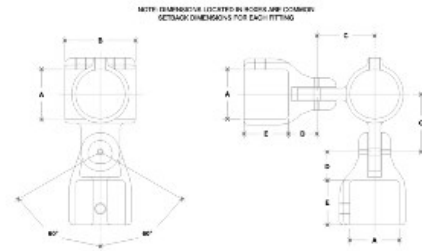

BuyRailings 71 Commerce Drive Brookfield, CT 06804 T 877-810-4116 F +1-203-930-3620 www.buyrailings.com

06440 Double Adj. Side Outlet Elbow or Tee Assembly Aluminum Magnesium 1" IPS (1.38" ID)

#27 Double Adjustable Side Outlet Elbow or Tee Assembly

SCALE: 1:1/2

[Click here for chart](#)

BUYRAILINGS
ARCHITECTURAL AND INDUSTRIAL RAILINGS

2 1/2" IPS
2 1/2" 60mm O.D.
Schedule 40 2.38" I.D., 0.34" Wall
Schedule 80 1.88" I.D., 0.21" Wall

1 1/2" IPS
1 1/2" 40mm O.D.
Schedule 40 1.31" I.D., 0.14" Wall
Schedule 80 1.00" I.D., 0.20" Wall

1 1/4" IPS
1 1/4" 38mm O.D.
Schedule 40 1.26" I.D., 0.14" Wall
Schedule 80 0.97" I.D., 0.19" Wall

1" IPS
1" 25mm O.D.
Schedule 40 0.90" I.D., 0.13" Wall
Schedule 80 0.67" I.D., 0.17" Wall

3/4" IPS
3/4" 19mm O.D.
Schedule 40 0.62" I.D., 0.11" Wall
Schedule 80 0.47" I.D., 0.14" Wall