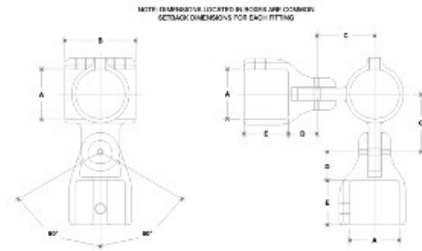

BuyRailings 71 Commerce Drive Brookfield, CT 06804 T 877-810-4116 F +1-203-930-3620 www.buyrailings.com

05440 Double Adj. Side Outlet Elbow or Tee Assembly Aluminum Magnesium 3/4" IPS (1.09" ID)

#27 Double Adjustable Side Outlet Elbow or Tee Assembly

SCALE: 1:1/2

ENGLISH UNITS (INCH)							METRIC UNITS (MM)							
PIPE SIZE	A	B	C	D	E	F	TH	A	B	C	D	E	F	G
3/4"	1.12	1.12	2.25	1.12	1.12			28	28	57	28	28		
1 1/4"	1.48	1.75	1.81	1.52	1.52			38	44	46	39	39		

1 1/4" IPS
1 1/4" 40mm O.D.
Schedule 40 1.26" I.D., 0.147" Wall
Schedule 80 1.07" I.D., 0.191" Wall

1" IPS
1" 25mm O.D.
Schedule 40 1.05" I.D., 0.133" Wall
Schedule 80 0.887" I.D., 0.174" Wall

3/4" IPS
3/4" 20mm O.D.
Schedule 40 0.95" I.D., 0.117" Wall
Schedule 80 0.742" I.D., 0.154" Wall