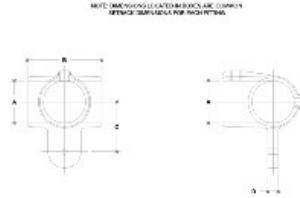

06430 Adj. Side Outlet or Tee Male Aluminum Magnesium 1" IPS (1.38" ID)

#25M Side Outlet Adjustable Elbow or Tee Male Body

[Click here for chart](#)

BUYRAILINGS
EQUIPMENT AND ACCESSORIES