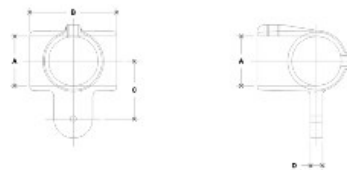

BuyRailings 71 Commerce Drive Brookfield, CT 06804 T 877-810-4116 F +1-203-930-3620 www.buyrailings.com

06430 Adj. Side Outlet or Tee Male Aluminum Magnesium 1" IPS (1.38" ID)

#25M Side Outlet Adjustable Elbow or Tee Male Body