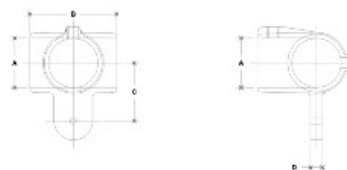

05430 Adj. Side Outlet or Tee Male Aluminum Magnesium 3/4" IPS (1.09" ID)

#25M Side Outlet Adjustable Elbow or Tee Male Body