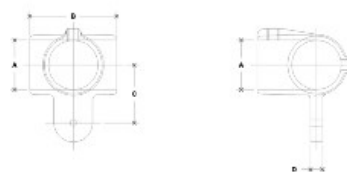

05430 Adj. Side Outlet or Tee Male Aluminum Magnesium 3/4" IPS (1.09" ID)

#25M Side Outlet Adjustable Elbow or Tee Male Body