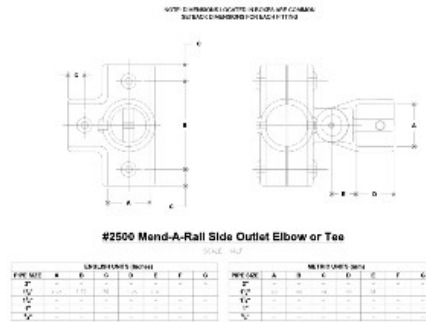

38840 Mend-A-Rail Side Outlet Ell/Tee Aluminum Magnesium 1-1/2" IPS (1.94" ID)

Click here for chart