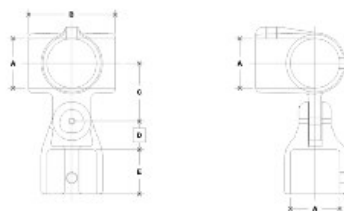

07420 Side Outlet Adj. Elbow or Tee Aluminum Magnesium 1-1/4" IPS (1.72" ID)

#25 Side Outlet Adjustable Elbow or Tee