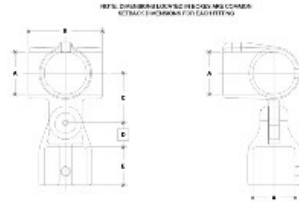

08420 Side Outlet Adj. Elbow or Tee Aluminum Magnesium 1-1/2" IPS (1.94" ID)

#25 Side Outlet Adjustable Elbow or Tee

[Click here for chart](#)

BUYRAILINGS
EQUIPMENT AND ACCESSORIES

2 1/2" IPS
2 1/2" 48mm O.D.
Schedule 40 2.375" I.D., 0.188" Wall
Schedule 80 1.937" I.D., 0.218" Wall

1 1/2" IPS
1 1/2" 48mm O.D.
Schedule 40 1.912" I.D., 0.188" Wall
Schedule 80 1.507" I.D., 0.257" Wall

1" IPS
1" 48mm O.D.
Schedule 40 1.315" I.D., 0.188" Wall
Schedule 80 1.087" I.D., 0.174" Wall

3/4" IPS
3/4" 48mm O.D.
Schedule 40 0.984" I.D., 0.188" Wall
Schedule 80 0.767" I.D., 0.154" Wall