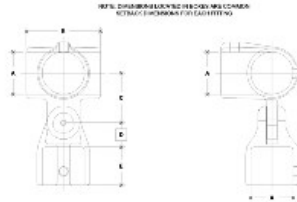

05420 Side Outlet Adj. Elbow or Tee Aluminum Magnesium 3/4" IPS (1.09" ID)

#25 Side Outlet Adjustable Elbow or Tee

[Click here for chart](#)

BUYRAILINGS
EQUIPMENT AND ACCESSORIES

2 1/2" IPS
2.375" Min. Wall
Schedule 40 2.375" (D, 0.187" Wall)
Schedule 80 2.375" (D, 0.218" Wall)

1 1/2" IPS
1.312" Min. Wall
Schedule 40 1.312" (D, 0.187" Wall)
Schedule 80 1.312" (D, 0.218" Wall)

1" IPS
0.875" Min. Wall
Schedule 40 0.875" (D, 0.187" Wall)
Schedule 80 0.875" (D, 0.218" Wall)

3/4" IPS
0.687" Min. Wall
Schedule 40 0.687" (D, 0.187" Wall)
Schedule 80 0.687" (D, 0.218" Wall)

1/2" IPS
0.500" Min. Wall
Schedule 40 0.500" (D, 0.187" Wall)
Schedule 80 0.500" (D, 0.218" Wall)