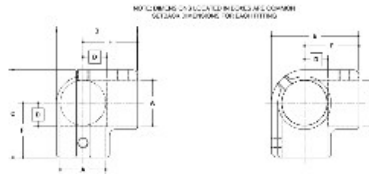

08120 Side Outlet Elbow Aluminum Magnesium 1-1/2" IPS (1.94" ID)

#9 Side Outlet Elbow

Click here for chart