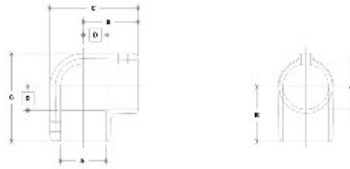

09020 Elbow Aluminum Magnesium 2" IPS (2.41" ID)

#3 Elbow