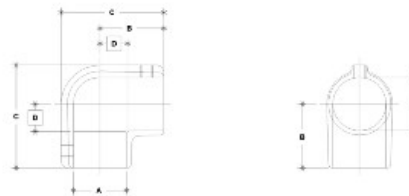

07020 Elbow Aluminum Magnesium 1-1/4" IPS (1.72" ID)

#3 Elbow

SCALE: NPL

RAILING UNITS (Inches)								METRIC UNITS (mm)							
PIPE SIZE	A	B	C	D	E	F	G	PIPE SIZE	A	B	C	D	E	F	G
2"	7.49	32.0	4.91	1.25				2"	191	813	125	32			
1 1/2"	5.83	25.0	4.15	1.00				1 1/2"	148	635	105	25			
1"	4.33	18.75	3.38	0.75				1"	110	476	85	19			
3/4"	3.19	13.75	2.50	0.50				3/4"	81	349	64	13			

[Click here for chart](#)