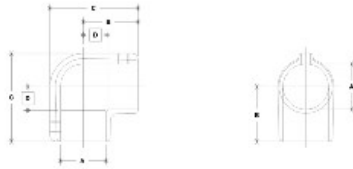

07020 Elbow Aluminum Magnesium 1-1/4" IPS (1.72" ID)

#3 Elbow