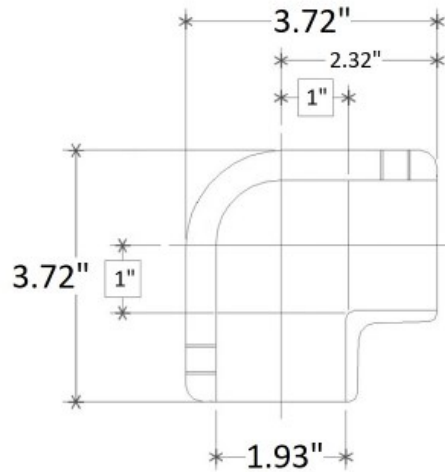

BuyRailings 71 Commerce Drive Brookfield, CT 06804 T 877-810-4116 F +1-203-930-3620 [www.buyrailings.com](http://www.buyrailings.com)

**08020 Elbow Aluminum Magnesium 1-1/2" IPS (1.94" ID)**

[Click here for chart](#)