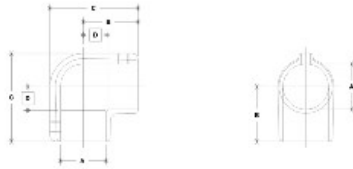

08020 Elbow Aluminum Magnesium 1-1/2" IPS (1.94" ID)

#3 Elbow

PIPE SIZE	DIMENSIONS (US UNITS)								DIMENSIONS (METRIC)										
	A	B	C	D	E	F	G	H	I	A	B	C	D	E	F	G	H	I	
1/2"	1.31	2.00	1.31	2.00						33	51	33	51						
3/4"	1.51	2.25	1.51	2.25						38	57	38	57						
1"	1.71	2.50	1.71	2.50						43	64	43	64						
1 1/4"	2.11	3.00	2.11	3.00						53	79	53	79						
1 1/2"	2.31	3.25	2.31	3.25						58	86	58	86						

[Click here for chart](#)

BUYRAILINGS
EQUIPMENT AND ACCESSORIES

2 1/2" IPS
2 1/2" Sch 40 O.D.
Schedule 40 2 1/2" I.D., 0.188" Wall
Schedule 40 1 3/4" I.D., 0.218" Wall

1 1/2" IPS
1 1/2" Sch 40 O.D.
Schedule 40 1 1/2" I.D., 0.188" Wall
Schedule 40 1 1/4" I.D., 0.207" Wall

1 1/4" IPS
1 1/4" Sch 40 O.D.
Schedule 40 1 1/4" I.D., 0.187" Wall
Schedule 40 1 1/8" I.D., 0.197" Wall

1" IPS
1" Sch 40 O.D.
Schedule 40 1" I.D., 0.188" Wall
Schedule 40 3/4" I.D., 0.197" Wall

3/4" IPS
3/4" Sch 40 O.D.
Schedule 40 3/4" I.D., 0.187" Wall
Schedule 40 5/8" I.D., 0.197" Wall