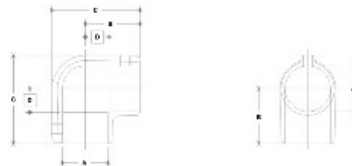

06020 Elbow Aluminum Magnesium 1" IPS (1.38" ID)

#3 Elbow

[Click here for chart](#)