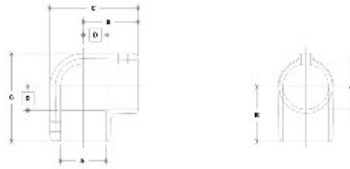

06020 Elbow Aluminum Magnesium 1" IPS (1.38" ID)

#3 Elbow