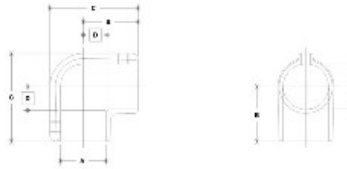

BuyRailings 71 Commerce Drive Brookfield, CT 06804 T 877-810-4116 F +1-203-930-3620 www.buyrailings.com

05020 Elbow Aluminum Magnesium 3/4" IPS (1.09" ID)

#3 Elbow

Click here for chart

BUYRAILINGS
ARCHITECTURAL AND INDUSTRIAL RAILINGS

2 1/4" IPS
2.375" Outer O.D.
Schedule 40 2.375" I.D., 0.148" Wall
Schedule 80 1.937" I.D., 0.218" Wall

1 3/4" IPS
1.875" Outer O.D.
Schedule 40 1.875" I.D., 0.148" Wall
Schedule 80 1.537" I.D., 0.257" Wall

1 1/2" IPS
1.625" Outer O.D.
Schedule 40 1.625" I.D., 0.148" Wall
Schedule 80 1.287" I.D., 0.197" Wall

1" IPS
1.312" Outer O.D.
Schedule 40 1.312" I.D., 0.148" Wall
Schedule 80 0.975" I.D., 0.179" Wall

3/4" IPS
1.062" Outer O.D.
Schedule 40 1.062" I.D., 0.148" Wall
Schedule 80 0.725" I.D., 0.159" Wall