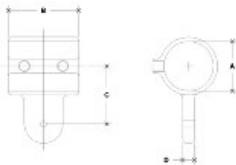

07280 Adj. Elbow or Tee Male Body Aluminum Magnesium 1-1/4" IPS (1.72" ID)

#17M Adjustable Elbow or Tee Male Body

SCALE: 1/8"=1'

PIPE SIZE	ENGLISH UNITS (Inches)								METRIC UNITS (mm)							
	A	M	C	D	N	F	G	A	M	C	D	N	F	G		
1/2"	1.31	2.15	2.25	3.43				33	54	57	87					
3/4"	1.40	2.35	2.50	3.60				36	59	63	91					
1"	1.53	2.60	2.80	3.90				39	65	71	100					
1 1/4"	1.61	2.60	2.75	3.90				41	65	71	100					

[Click here for chart](#)