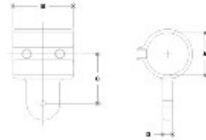

08280 Adj. Elbow or Tee Male Body Aluminum Magnesium 1-1/2" IPS (1.94" ID)

[Click here for chart](#)

BUYRAILINGS
EQUIPMENT FOR RAILINGS