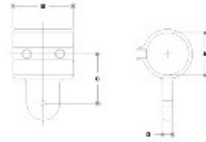

08280 Adj. Elbow or Tee Male Body Aluminum Magnesium 1-1/2" IPS (1.94" ID)

[Click here for chart](#)

BUYRAILINGS
EQUIPMENT FOR RAILINGS