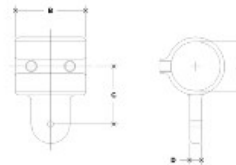

BuyRailings 71 Commerce Drive Brookfield, CT 06804 T 877-810-4116 F +1-203-930-3620 www.buyrailings.com

06280 Adj. Elbow or Tee Male Body Aluminum Magnesium 1" IPS (1.38" ID)

#17M Adjustable Elbow or Tee Male Body