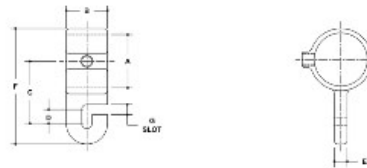

08490 Hook Aluminum Magnesium 1-1/2" IPS (1.94" ID)

#17HM Hook Male
SCALE: 1/4"=1'